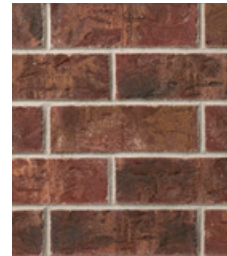

estate series

When diversity of texture, color and unique attributes are what you seek, look no further than Brampton Brick's Estate Series. With a pleasing palette of colors that vary in intensity and distinctive textures, Estate Series inspires creative ingenuity in design projects. The only limit is your imagination.

COLORS

ARIZONA
Sizes: Premier Plus

DEL RIO
Sizes: Premier Plus

SATCHEL
Sizes: Premier Plus

VERIDIAN
Sizes: Premier Plus

VIENNA
Sizes: Premier Plus

To find a dealer nearest you please visit:

BramptonBrick.com