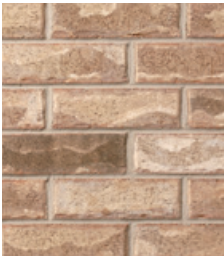

jp series

SIZES

Premier Plus

Length 257mm (10 1/8")

Height 79mm (3 1/8")

Depth 90mm (3 1/2")

NOTES

- Refer to your local building codes for proper installation of product.
- All Brampton Brick's clay brick products fully meet or exceed the latest version of the following standards: ASTM C216 and the Can/CSA A82 specifications.
- Sizes are available only in standard stock products. Please refer to individual colors for standard stock item sizes available.

COLORS

COURTLAND

Sizes: Premier Plus