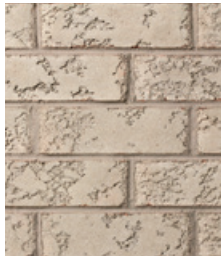

STERLING GRAY

Sizes: Premier Plus