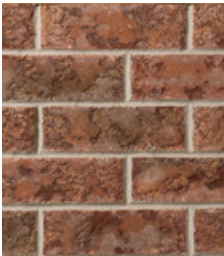

legacy series

SIZES

Premier Plus

Length 257mm (10 1/8")

Height 79mm (3 1/8")

Depth 90mm (3 1/2")

NOTES

- Refer to your local building codes for proper installation of product.
- All Brampton Brick's clay brick products fully meet or exceed the latest version of the following standards: ASTM C216 and the Can/CSA A82 specifications.
- Sizes are available only in standard stock products. Please refer to individual colors for standard stock item sizes available.

COLORS

HURONIA

Sizes: Premier Plus