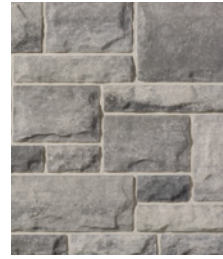

MARBLE GRAY
Sizes: Combo & Large
Combo