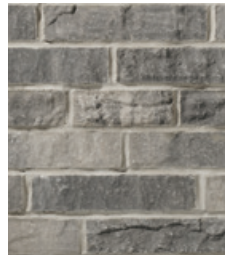

vivace linear

The naturally aged appearance, 4-inch height and five lengths of our Vivace Linear stone provides the perfect balance between contemporary proportions and gorgeous, natural colors. Vivace Linear, when used on its own brings drama contrasting a modern, linear pattern with a natural aesthetic. Combined with our Vivace or Artiste Stone, Vivace Linear presents a unique customization while staying true to your color palette. Textured ends on each stone means minimal waste and cutting.

Length 346mm (13 5/8")
Height 92mm (3 5/8")
Depth 90mm (3 1/2")

Length 397mm (15 5/8")
Height 92mm (3 5/8")
Depth 90mm (3 1/2")

VIVACE LINEAR PATTERN

4" STONE PATTERN

COLORS

BERGAMO

CHARCOAL

CORTONA