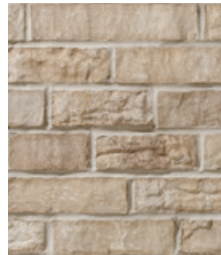

vivace linear

The naturally aged appearance, 4-inch height and five lengths of our Vivace Linear stone provides the perfect balance between contemporary proportions and gorgeous, natural colors. Vivace Linear, when used on its own brings drama contrasting a modern, linear pattern with a natural aesthetic. Combined with our Vivace or Artiste Stone, Vivace Linear presents a unique customization while staying true to your color palette. Textured ends on each stone means minimal waste and cutting.

Length 346mm (13 5/8")
Height 92mm (3 5/8")
Depth 90mm (3 1/2")

Length 397mm (15 5/8")
Height 92mm (3 5/8")
Depth 90mm (3 1/2")

VIVACE LINEAR PATTERN

4" STONE PATTERN

COLORS

BERGAMO

CHARCOAL

CORTONA