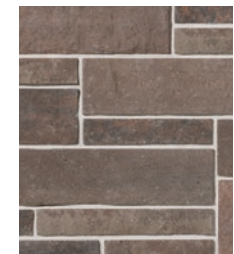

Length 590 mm (23 1/4")
Height 190 mm (7 1/2")
Depth 90 mm (3 1/2")

COLORS

All colors in this series are stock items.

ASHLAND

CINDER

ESCARPMENT

MIDNIGHT

SUNRISE