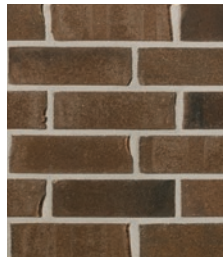

historic series

Inspired by the graceful brickwork of stately historic homes, this series combines expressive hues with soft textures and slightly rounded edges to create a distinctive, traditional impression.

COLORS

All colors in this series are stock items. Manufactured in our Brampton, Ontario plant.

AURORA
 Sizes: Premier Plus

CANYON
 Sizes: Premier Plus

CRIMSON
 Sizes: Premier Plus

SIERRA BROWN
 Sizes: Premier Plus