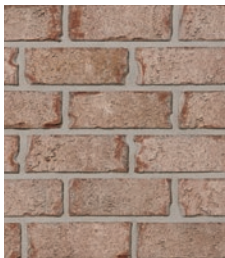

hoosier series

SIZES

Modular

Length 194 mm (7 5/8")
Height 57 mm (2 1/4")
Depth 92 mm (3 5/8")
Bricks per square foot 6.8
Bricks per square metre 73.5

Queen

Length 194 mm (7 5/8")
Height 70 mm (2 3/4")
Depth 70 mm (2 3/4")
Bricks per square foot 5.7
Bricks per square meter 61.5

NOTES

- Refer to your local building codes for proper installation of product.
- All Brampton Brick's clay brick products fully meet or exceed the latest version of the following standards: ASTM C216 and the Can/CSA A82 specifications.
- Sizes are available only in standard stock products. Please refer to individual colors for standard stock item sizes available.

COLORS

All sizes and colors in this series are stock items. Manufactured in our Farmersburg, Indiana plant.

HARRISON

Sizes: Modular & Queen