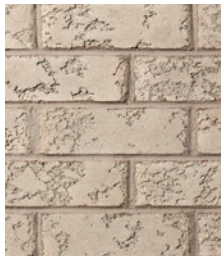

legacy series

One of Brampton Brick's most established product lines, Legacy features natural shades that resemble the look of pressed bark, imparting a stately look to any home.

Legacy Series, Sterling Gray

legacy series

SIZES

Premier Plus
 Length 257 mm (10 1/8")
 Height 79 mm (3 1/8")
 Depth 90 mm (3 1/2")
 Bricks per square foot 3.9
 Bricks per square metre 42

NOTES

- Refer to your local building codes for proper installation of product.
- All Brampton Brick's clay brick products fully meet or exceed the latest version of the following standards: ASTM C216 and the Can/CSA A82 specifications.
- Sizes are available only in standard stock products. Please refer to individual colors for standard stock item sizes available.

COLORS

All products in this series are stock items. Manufactured in our Brampton, Ontario plant.

HURONIA
 Sizes: Premier Plus

STERLING GRAY
 Sizes: Premier Plus

WYNDHAM GRAY
 Sizes: Premier Plus

SPECIFICATIONS