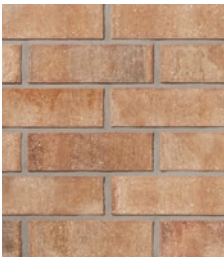

mediterranean series

SIZES

Premier Plus

Length 257 mm (10 1/8")
Height 79 mm (3 1/8")
Depth 90 mm (3 1/2")
Bricks per square foot 3.9
Bricks per square metre 42

NOTES

- Refer to your local building codes for proper installation of product.
- All Brampton Brick's clay brick products fully meet or exceed the latest version of the following standards: ASTM C216 and the Can/CSA A82 specifications.
- Sizes are available only in standard stock products. Please refer to individual colors for standard stock item sizes available.

COLORS

All colors in this series are stock items. Manufactured in our Brampton, Ontario plant.

ARNPRIOR
Sizes: Premier Plus