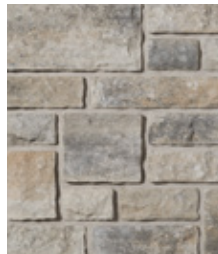

Length 191 mm (7 1/2")
Height 292 mm (11 1/2")
Depth 90 mm (3 1/2")
Stones per bundle: 7

Length 294 mm (11 1/2")
Height 292 mm (11 1/2")
Depth 90 mm (3 1/2")
Stones per bundle: 7

Length 445 mm (17 1/2")
Height 292 mm (11 1/2")
Depth 90 mm (3 1/2")
Stones per bundle: 7

COLORS

All colors in this series are stock items.

BRIARWOOD

CABANA

FRONTIER

RIVERSIDE

VINTAGE

PACKAGING SPECIFICATIONS