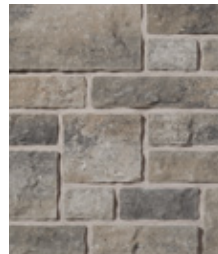

COLORS

All colors in this series are stock items.

BRIARWOOD

CABANA

FRONTIER

RIVERSIDE

VINTAGE

PACKAGING SPECIFICATIONS