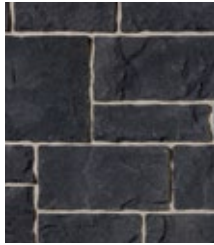

# vivace

This durable concrete stone merges form and function into one, blending quality, strength and durability with beauty. Vivace's rich, bold colors and chiseled stone look add an aesthetic element that complements the surrounding landscape.

## COLORS

All colors in this series are stock items (Wixom, MI).

**COBBLESTONE**  
Combo & Large Combo

**DOVER**  
Combo & Large Combo

**FOUNDRY**  
Combo & Large Combo

**LAKESHORE**  
Combo & Large Combo

**MONUMENT**  
Combo & Large Combo