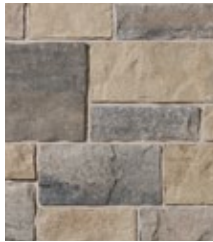

# vivace

This durable concrete stone merges form and function into one, blending quality, strength and durability with beauty. Vivace's rich, bold colors and chiseled stone look add an aesthetic element that complements the surrounding landscape.

## COMBINATIONS

Suggested combinations using stock items.

60% Monument with  
40% Foundry

60% Cobblestone with  
40% Foundry

60% Dover with  
40% Cobblestone

60% Cobblestone with  
40% Lakeshore

60% Cobblestone with  
40% Monument