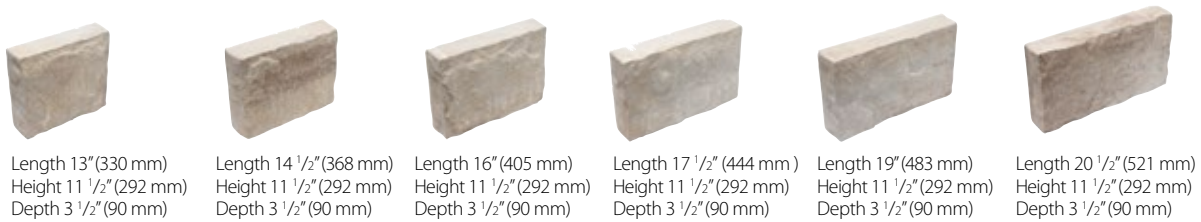

## PACKAGING SPECIFICATIONS

| VIVACE              | Quantity/<br>Pallet | Weight/Piece<br>(lbs) | Weight/Piece<br>(kg) | Weight/Pallet<br>(lbs) | Weight/Pallet<br>(kg) | Coverage/<br>Pallet (ft <sup>2</sup> ) | Coverage/<br>Pallet(m <sup>2</sup> ) | Layers/Pallet        |
|---------------------|---------------------|-----------------------|----------------------|------------------------|-----------------------|--|--------------------------------------|----------------------|
| Vivace Combo Bundle | 144                 | -                     | -                    | 2,965                  | 1,345                 | 76                                     | 7.1                                  | 6 layers x 24 pieces |
| Vivace Large Bundle | 48                  | -                     | -                    | 2,778                  | 1,260                 | 68                                     | 6.3                                  | 6 layers x 8 pieces  |