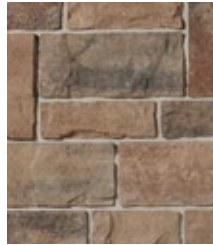

# vivace

This durable concrete stone merges form and function into one, blending quality, strength and durability with beauty. Vivace's rich, bold colors and chiseled stone look add an aesthetic element that complements the surrounding landscape.

## COLORS

All colors in this series are stock items (Wixom, MI).

**COBBLESTONE**  
Combo & Large Combo

**DOVER**  
Combo & Large Combo

**FOUNDRY**  
Combo & Large Combo

**LAKESHORE**  
Combo & Large Combo

**MONUMENT**  
Combo & Large Combo