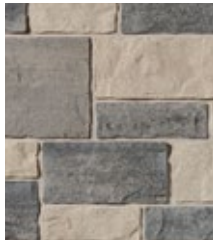

# vivace

This durable concrete stone merges form and function into one, blending quality, strength and durability with beauty. Vivace's rich, bold colors and chiseled stone look add an aesthetic element that complements the surrounding landscape.

## COMBINATIONS

Suggested combinations using stock items.

60% Monument with  
40% Foundry

60% Cobblestone with  
40% Foundry

60% Dover with  
40% Cobblestone

60% Cobblestone with  
40% Lakeshore

60% Cobblestone with  
40% Monument