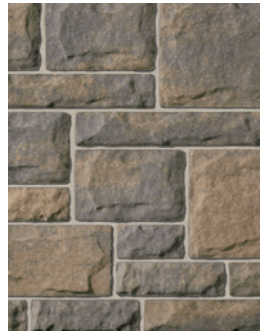

Artiste 2

Artiste 2 stone is the next generation of our popular Artiste Stone Masonry: enhanced aesthetics like straight top and bottom edges and beautifully blended new earth tone colors help deliver cleaner lines and a more natural-looking hand-crafted stone appearance. Easier to install with even less waste than the original Artiste. Artiste 2 allows for a variety of configurations by mixing sizes, lengths and combining with other Brampton Brick clay and concrete products.

Brick: Crossroads Series, Ripley
Stone: Artiste 2, Harbour Mist

STANDARD COLORS

All colors in the sizes shown are Stock Item Products.
Manufactured in our Wixom, Michigan plant.

CHAMPAGNE
Multi Bundle

DOVER
Multi Bundle

HARBOUR MIST
Multi Bundle

MARBLE GRAY
Multi Bundle

SHORELINE
Multi Bundle

ARTISTE 2 MULTI BUNDLE

3 1/2 x 3 1/8 x 3 1/2"
(90 x 79 x 90 mm)

6 1/4 x 3 1/8 x 3 1/2"
(157 x 79 x 90 mm)

10 1/8 x 3 1/8 x 3 1/2"
(257 x 79 x 90 mm)