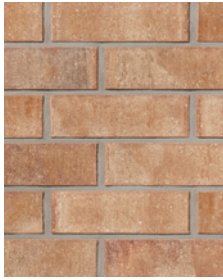

Legacy Series

This series is inspired by the graceful brickwork of stately historic homes, with textures ranging from subtle to grooved to pressed bark and diverse edge treatments. Through vibrant hues of orange and yellow, the Legacy Series adds brilliance to any exterior. Suitable for both commercial and residential use, these decorative bricks offer a traditional old-world charm.

Clay Brick: Canyon
Stone Masonry: Vivace, Verona Finesse, Polar White, Standard
Pavers: Enviro Midori, Champagne

Legacy Series

Legacy Collection

COLOURS

All colours in the sizes shown are Stock Item Products. Manufactured in our Brampton, Ontario plant.