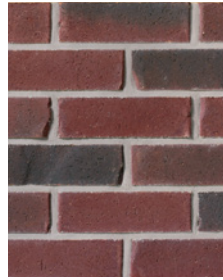

CRIMSON
Sizes: Premier Plus