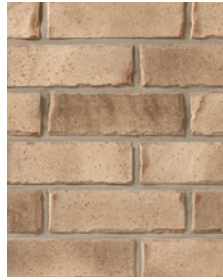

Legacy Series

This series is inspired by the graceful brickwork of stately historic homes, with textures ranging from subtle to grooved to pressed bark and diverse edge treatments. Through vibrant hues of orange and yellow, the Legacy Series adds brilliance to any exterior. Suitable for both commercial and residential use, these decorative bricks offer a traditional old-world charm.

Clay Brick: Canyon
Stone Masonry: Vivace, Verona Finesse, Polar White, Standard
Pavers: Enviro Midori, Champagne

Legacy Series

Legacy Collection

COLOURS

All colours in the sizes shown are Stock Item Products. Manufactured in our Brampton, Ontario plant.

ARNPRIOR
Sizes: Premier Plus

CANYON
Sizes: Premier Plus

CHURCH HILL
Sizes: Premier Plus

CRIMSON
Sizes: Premier Plus

CRYSTAL GRAY
Sizes: Premier Plus

MADISON COUNTY
Sizes: Premier Plus

MANCHESTER
Sizes: Premier Plus

OLD CHICAGO
Sizes: Premier Plus

OLD SCHOOL
Sizes: Premier Plus

STERLING GRAY
Sizes: Premier Plus

VERIDIAN
Sizes: Premier Plus

VIENNA
Sizes: Premier Plus

WESTMONT
Sizes: Premier Plus

WYNDHAM GRAY
Sizes: Premier Plus