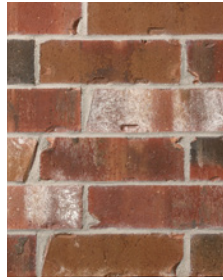

CHURCH HILL
Sizes: Premier Plus