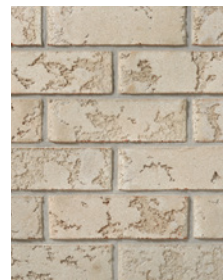

Clay Brick: Canyon
Stone Masonry: Vivace, Verona Finesse, Polar White, Standard
Pavers: Enviro Midori, Champagne

Legacy Series

Legacy Collection

COLOURS

All colours in the sizes shown are Stock Item Products. Manufactured in our Brampton, Ontario plant.

ARNPRIOR
Sizes: Premier Plus

CANYON
Sizes: Premier Plus

CHURCH HILL
Sizes: Premier Plus

CRIMSON
Sizes: Premier Plus

CRYSTAL GRAY
Sizes: Premier Plus

MADISON COUNTY
Sizes: Premier Plus

MANCHESTER
Sizes: Premier Plus

OLD CHICAGO
Sizes: Premier Plus

OLD SCHOOL
Sizes: Premier Plus

STERLING GRAY
Sizes: Premier Plus

VERIDIAN
Sizes: Premier Plus

VIENNA
Sizes: Premier Plus

WESTMONT
Sizes: Premier Plus

WYNDHAM GRAY
Sizes: Premier Plus