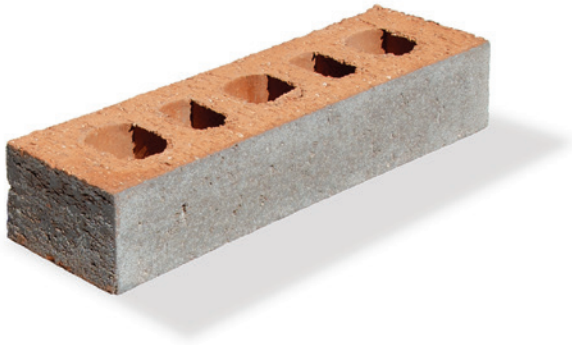

CLAY BRICK

Contemporary Series

Nueva® Collection

**5 colours now stocked
in Metric Norman size**

Metric Norman

290 x 57 x 90 mm
(11 1/2 x 2 1/4 x 3 1/2")

Bricks per square foot 4.6

Bricks per square metre 49.8