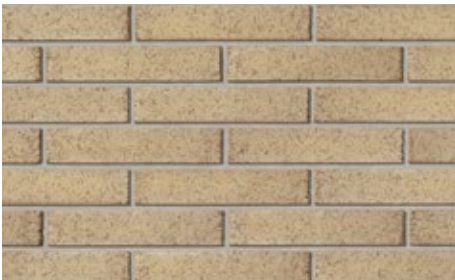

STANDARD COLOURS

Manufactured in our Brampton, Ontario plant.

MANILLA MATT