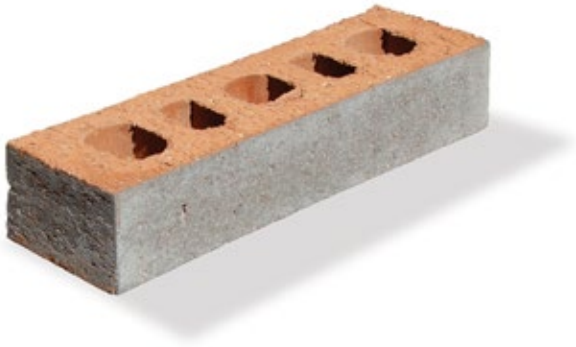

Metric Norman

SIZED BRICK

Metric Norman Size

When choosing an exterior brick to complement current design trends; colour, texture, and size all play a part in the overall aesthetic. In response to growing demand in our design community, we're now offering the Norman brick size in our Contemporary clay brick and Contempo stone product lines. The availability of these stock items in Metric Norman size provides an inventory for architectural, ICI and residential developments in a broad range of colours.

Concrete Brick: Contempo, Polar White (Metric Norman size)
Clay Brick: Contemporary Series, Royal Gray (Metric Norman size)

CLAY BRICK

Contemporary Series

Nueva® Collection

**5 colours now stocked
in Metric Norman size**