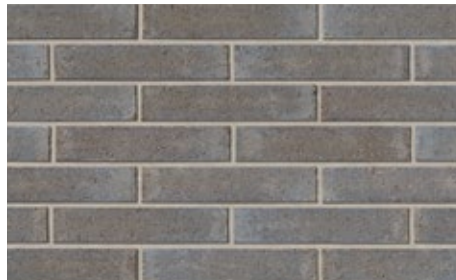

CLAY BRICK

Contemporary Series

Nueva® Collection

**5 colours now stocked
in Metric Norman size**

Metric Norman

290 x 57 x 90 mm
(11 1/2 x 2 1/4 x 3 1/2")

Bricks per square foot 4.6

Bricks per square metre 49.8

STANDARD COLOURS

Manufactured in our Brampton, Ontario plant.

ROYAL GRAY

PREMIUM COLOURS

PACKAGING SPECIFICATIONS

CONTEMPORARY SERIES	Weight/Cube (kg)	Weight/Cube (lb)	Weight/Brick (kg)	Weight/Brick (lb)	Bricks/Cube
Metric Norman	1,170	2,574	2.5	5.5	468