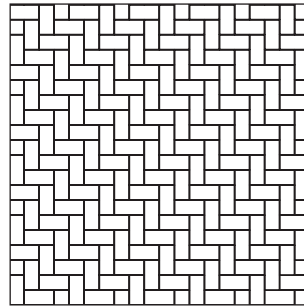

## PATTERNS

**NOTE:** AUTOCad DWG and PAT files are available for all Molina® 60mm patterns.

**Pattern I**  
(6x12 Half Running Bond)

**Pattern J**  
(6x12 Third Running Bond)

**Pattern K**  
(6x12 Herringbone)

**Pattern L**  
(6x12 Basketweave)

**Pattern M**  
(24x24 Stack Bond)

**Pattern N**  
(24x24 Half Running Bond)

**Pattern O**  
(12x24 & 24x24 Alternating Stack)

**Pattern P**  
(12x24 & 24x24 Alternating Running Bond)