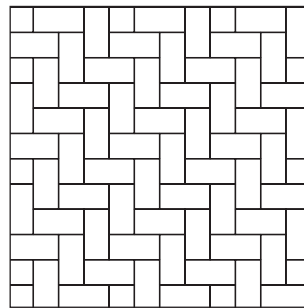

## SIZES

			<b>Combo Bundle</b>		
					
<b>6x12 Stone</b> 5.91 x 11.81" (150 x 300mm) Individually Packaged	<b>12x24 Stone</b> 11.81 x 23.62" (300 x 600mm) Individually Packaged	<b>24x24 Stone</b> 23.62 x 23.62" (600 x 600mm) Individually Packaged	<b>12x12 Stone</b> 11.81 x 11.81" (300 x 300mm)	<b>12x18 Stone</b> 11.81 x 17.72" (300 x 450mm)	<b>12x24 Stone</b> 11.81 x 23.62" (300 x 600mm)
All 3 sizes packaged together (3 - 12x12, 2 - 12x18, 3 - 12x24 per layer)					

## PATTERNS

NOTE: AUTOCad DWG and PAT files are available for all Molina® 60mm patterns.

**Pattern A**  
(Combo Bundle Running Bond)

**Pattern B**  
(Combo Bundle L-Shape)

**Pattern C**  
(6x12 & Combo Bundle L-Shape)

**Pattern D**  
(6x12 & Combo Bundle Patchwork)

**Pattern E**  
(12x24 Half Running Bond)

**Pattern F**  
(12x24 Third Running Bond)

**Pattern G**  
(12x24 Herringbone)

**Pattern H**  
(12x24 Basketweave)