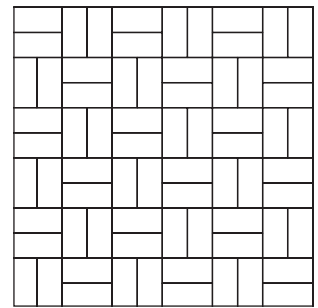

## SIZES

			<b>Combo Bundle</b>		
					
<b>6x12 Stone</b> 5.91 x 11.81" (150 x 300mm) Individually Packaged	<b>12x24 Stone</b> 11.81 x 23.62" (300 x 600mm) Individually Packaged	<b>24x24 Stone</b> 23.62 x 23.62" (600 x 600mm) Individually Packaged	<b>12x12 Stone</b> 11.81 x 11.81" (300 x 300mm)	<b>12x18 Stone</b> 11.81 x 17.72" (300 x 450mm)	<b>12x24 Stone</b> 11.81 x 23.62" (300 x 600mm)
All 3 sizes packaged together (3 - 12x12, 2 - 12x18, 3 - 12x24 per layer)					

**Pattern D**  
(6x12 & Combo Bundle Patchwork)

**Pattern E**  
(12x24 Half Running Bond)

**Pattern F**  
(12x24 Third Running Bond)

**Pattern G**  
(12x24 Herringbone)

**Pattern H**  
(12x24 Basketweave)