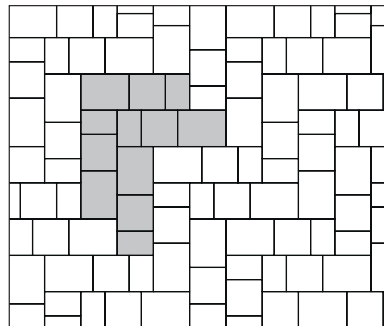

Ridgefield Plus [70mm]

SIZES

Large Combo Bundle

8x12 Stone
Width 200mm (7.87")
Length 300mm (11.81")

12x12 Stone
Width 300mm (11.81")
Length 300mm (11.81")

12x16 Stone
Width 300mm (11.81")
Length 400mm (15.74")

All 3 sizes packaged together
(4 of each per layer)

PATTERNS

NOTE: AUTOCad PAT files are available for all Ridgefield Plus Patterns.

Pattern B
(Cluster)

Pattern E
(Cluster)

Pattern G
(Running Bond)

Pattern H
(L-Shape)

Pattern I
(Pseudo Herringbone)

Pattern J
(L-Shape)

Stone	8x12 Stone		12x12 Stone		12x16 Stone	
	%	Ratio	%	Ratio	%	Ratio
Pattern B	22	2	33	2	45	2
Pattern E	22	2	33	2	45	2
Pattern G	22	2	33	2	45	2
Pattern H	22	1	33	1	45	1
Pattern I	22	4	33	4	45	4
Pattern J	22	4	33	4	45	4