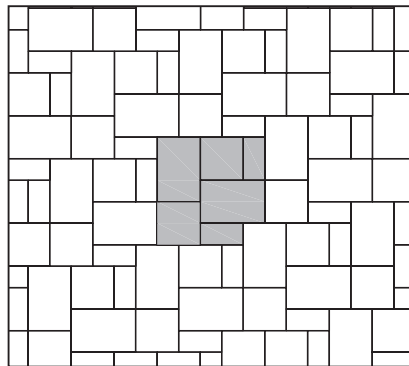

Villanova 80mm

SIZES

Rectangle Stone
7.83 x 15.67"
(199 x 398mm)
Individually Packaged

Square Stone
15.67 x 15.67"
(398 x 398mm)

Large Rectangle Stone
15.67 x 23.5"
(398 x 597mm)

Both sizes packaged together
(3 Square Stones and 3 Large Rectangle Stones per layer)

PATTERNS

NOTE: AUTOCad DWG and PAT files are available for all Villanova patterns.

Pattern A
(Rectangle Stone & Combo Cluster)

Pattern B
(Rectangle Stone & Combo Cluster)

Pattern C
(Rectangle Stone & Combo L-Shape)

Pattern D
(Rectangle Stone Herringbone)

Pattern E
(Rectangle Stone & Combo Herringbone)

Pattern F
(Rectangle Stone & Combo Running Bond)

Stone	Rectangle Stone		Square Stone		Large Rectangle Stone	
	%	Ratio	%	Ratio	%	Ratio
Pattern A	28	4	29	2	43	2
Pattern B	17	2	33	2	50	2
Pattern C	9	1	36	2	55	2
Pattern D	100	1				
Pattern E	17	4	33	4	50	4
Pattern F	17	2	33	2	50	2