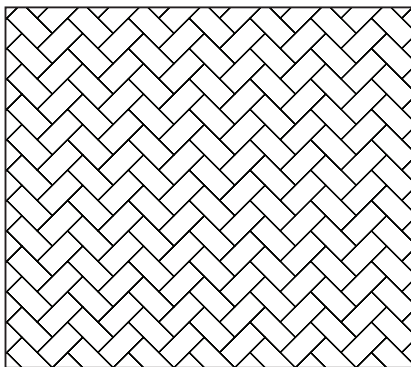

Villanova 80mm

SIZES

Rectangle Stone
7.83 x 15.67"
(199 x 398mm)
Individually Packaged

Square Stone
15.67 x 15.67"
(398 x 398mm)

Large Rectangle Stone
15.67 x 23.5"
(398 x 597mm)

Both sizes packaged together
(3 Square Stones and 3 Large Rectangle Stones per layer)

PATTERNS

NOTE: AUTOCad DWG and PAT files are available for all Villanova patterns.

Pattern A
(Rectangle Stone & Combo Cluster)

Pattern B
(Rectangle Stone & Combo Cluster)

Pattern C
(Rectangle Stone & Combo L-Shape)

Pattern D
(Rectangle Stone Herringbone)

Pattern E
(Rectangle Stone & Combo Herringbone)

Pattern F
(Rectangle Stone & Combo Running Bond)

Stone	Rectangle Stone		Square Stone		Large Rectangle Stone	
	%	Ratio	%	Ratio	%	Ratio
Pattern A	28	4	29	2	43	2
Pattern B	17	2	33	2	50	2
Pattern C	9	1	36	2	55	2
Pattern D	100	1				
Pattern E	17	4	33	4	50	4
Pattern F	17	2	33	2	50	2