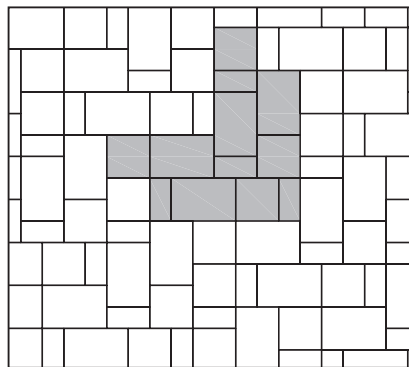

Villanova 80mm

SIZES

Rectangle Stone
7.83 x 15.67"
(199 x 398mm)
Individually Packaged

Square Stone
15.67 x 15.67"
(398 x 398mm)

Large Rectangle Stone
15.67 x 23.5"
(398 x 597mm)

Both sizes packaged together
(3 Square Stones and 3 Large Rectangle Stones per layer)

PATTERNS

NOTE: AUTOCad DWG and PAT files are available for all Villanova patterns.

Pattern A
(Rectangle Stone & Combo Cluster)

Pattern B
(Rectangle Stone & Combo Cluster)

Pattern C
(Rectangle Stone & Combo L-Shape)

Pattern D
(Rectangle Stone Herringbone)

Pattern E
(Rectangle Stone & Combo Herringbone)

Pattern F
(Rectangle Stone & Combo Running Bond)

Stone	Rectangle Stone		Square Stone		Large Rectangle Stone	
	%	Ratio	%	Ratio	%	Ratio
Pattern A	28	4	29	2	43	2
Pattern B	17	2	33	2	50	2
Pattern C	9	1	36	2	55	2
Pattern D	100	1				
Pattern E	17	4	33	4	50	4
Pattern F	17	2	33	2	50	2