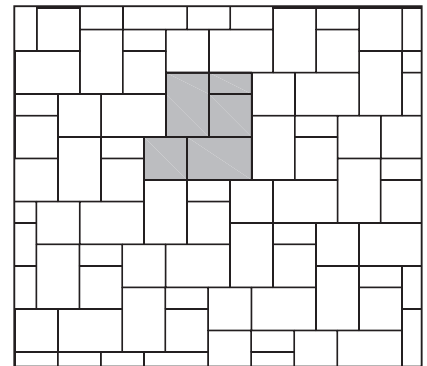

Villanova 80mm

SIZES

Rectangle Stone
7.83 x 15.67"
(199 x 398mm)
Individually Packaged

Square Stone
15.67 x 15.67"
(398 x 398mm)

Large Rectangle Stone
15.67 x 23.5"
(398 x 597mm)

Both sizes packaged together
(3 Square Stones and 3 Large Rectangle Stones per layer)

PATTERNS

NOTE: AUTOCad DWG and PAT files are available for all Villanova patterns.

Pattern A
(Rectangle Stone & Combo Cluster)

Pattern B
(Rectangle Stone & Combo Cluster)

Pattern C
(Rectangle Stone & Combo L-Shape)

Pattern D
(Rectangle Stone Herringbone)

Pattern E
(Rectangle Stone & Combo Herringbone)

Pattern F
(Rectangle Stone & Combo Running Bond)

Stone	Rectangle Stone		Square Stone		Large Rectangle Stone	
	%	Ratio	%	Ratio	%	Ratio
Pattern A	28	4	29	2	43	2
Pattern B	17	2	33	2	50	2
Pattern C	9	1	36	2	55	2
Pattern D	100	1				
Pattern E	17	4	33	4	50	4
Pattern F	17	2	33	2	50	2