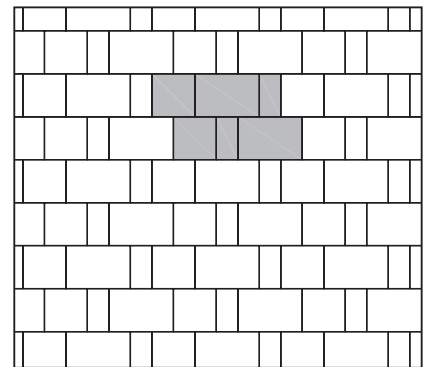

Villanova 80mm

SIZES

Rectangle Stone
7.83 x 15.67"
(199 x 398mm)
Individually Packaged

Square Stone
15.67 x 15.67"
(398 x 398mm)

Large Rectangle Stone
15.67 x 23.5"
(398 x 597mm)

Both sizes packaged together
(3 Square Stones and 3 Large Rectangle Stones per layer)

PATTERNS

NOTE: AUTOCad DWG and PAT files are available for all Villanova patterns.

Pattern A
(Rectangle Stone & Combo Cluster)

Pattern B
(Rectangle Stone & Combo Cluster)

Pattern C
(Rectangle Stone & Combo L-Shape)

Pattern D
(Rectangle Stone Herringbone)

Pattern E
(Rectangle Stone & Combo Herringbone)

Pattern F
(Rectangle Stone & Combo Running Bond)

Stone	Rectangle Stone		Square Stone		Large Rectangle Stone	
	%	Ratio	%	Ratio	%	Ratio
Pattern A	28	4	29	2	43	2
Pattern B	17	2	33	2	50	2
Pattern C	9	1	36	2	55	2
Pattern D	100	1				
Pattern E	17	4	33	4	50	4
Pattern F	17	2	33	2	50	2