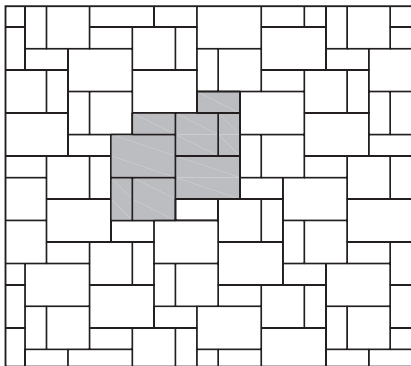

Villanova 80mm

SIZES

Rectangle Stone
7.83 x 15.67"
(199 x 398mm)
Individually Packaged

Square Stone
15.67 x 15.67"
(398 x 398mm)

Large Rectangle Stone
15.67 x 23.5"
(398 x 597mm)

Both sizes packaged together
(3 Square Stones and 3 Large Rectangle Stones per layer)

PATTERNS

NOTE: AUTOCad DWG and PAT files are available for all Villanova patterns.

Pattern A
(Rectangle Stone & Combo Cluster)

Pattern B
(Rectangle Stone & Combo Cluster)

Pattern C
(Rectangle Stone & Combo L-Shape)

Pattern D
(Rectangle Stone Herringbone)

Pattern E
(Rectangle Stone & Combo Herringbone)

Pattern F
(Rectangle Stone & Combo Running Bond)

Stone	Rectangle Stone		Square Stone		Large Rectangle Stone	
	%	Ratio	%	Ratio	%	Ratio
Pattern A	28	4	29	2	43	2
Pattern B	17	2	33	2	50	2
Pattern C	9	1	36	2	55	2
Pattern D	100	1				
Pattern E	17	4	33	4	50	4
Pattern F	17	2	33	2	50	2