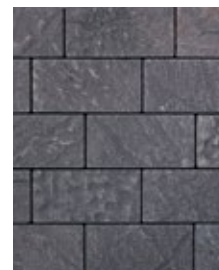

Villanova 80mm

Rialto Collection

LIMITED AVAILABILITY

CHAMPAGNE

MARBLE GREY

ONYX

Onyx available in Rectangle Stone size only. Ideal for soldier coursing or banding.

Pavers: Villanova, Champagne

Square Stone
15.67 x 15.67"
(398 x 398mm)

Large Rectangle Stone
15.67 x 23.50"
(398 x 597mm)

Rectangle Stone
7.83 x 15.67"
(199 x 398mm)
Individually Packaged

2 STONE COMBO BUNDLE

Packaging Specs

VILLANOVA 80mm	Per Full Bundle				Per Layer			Per Section				
	Sq. Ft.	Lin. Ft.	Pieces	Wt. (lbs)	Layers	Sq. ft.	Pieces	Wt. (lbs)	Section	Sq. Ft.	Pieces	Wt. (lbs)
COMBO BUNDLE Square, Large Rectangle	76.5	58.8 (Sa)	18 each	2898	6	12.8	3 each	483	3	25.5	6 each	966
Rectangle Stone	76.5	58.8 (Sol) 117.5 (Sa)	90	2856	6	12.8	15	476	3	25.5	30	952

(Sol) = Soldier
(Sa) = Sailor

NOTE: For Combo and Random packaged products, all stones used as sailor soldier course.

Recommended Uses

PRODUCT	THICKNESS	SIZES					
			POOL DECK	PATIO/WALKWAY	DRIVEWAY	EliteFinish™	ColorBold™
Villanova	80mm	Combo Bundle		✓	✓		
		Rectangle Stone		✓	✓		